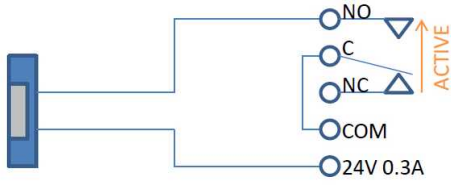

## Door Strike Wiring Options

3226/3228/8028 DOOR CONTROL RELAY

Fail Locked

**24V 250 mA DOOR STRIKE**

Fail Locked

**UP TO 30V 1A DOOR STRIKE**

Fail Unlocked

**24V 250 mA MAG LOCK**