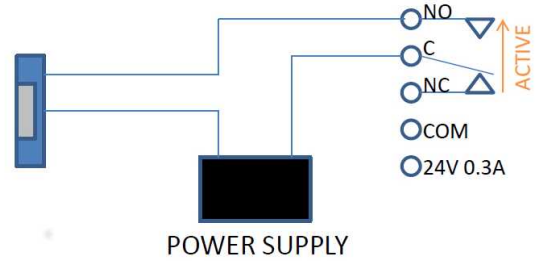

## Door Strike Wiring Options

3226/3228/8028 DOOR CONTROL RELAY

Fail Locked

**24V 250 mA DOOR STRIKE**

Fail Locked

**UP TO 30V 1A DOOR STRIKE**

Fail Unlocked

**24V 250 mA MAG LOCK**

Fail Unlocked

**UP TO 30V 1A MAG LOCK**