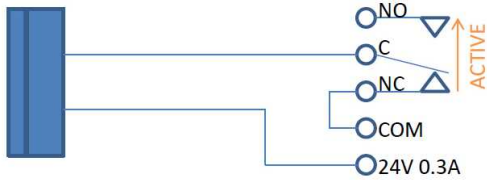

## Door Strike Wiring Options

3226/3228/8028 DOOR CONTROL RELAY

Fail Locked

**24V 250 mA DOOR STRIKE**

Fail Locked

**UP TO 30V 1A DOOR STRIKE**

Fail Unlocked

**24V 250 mA MAG LOCK**